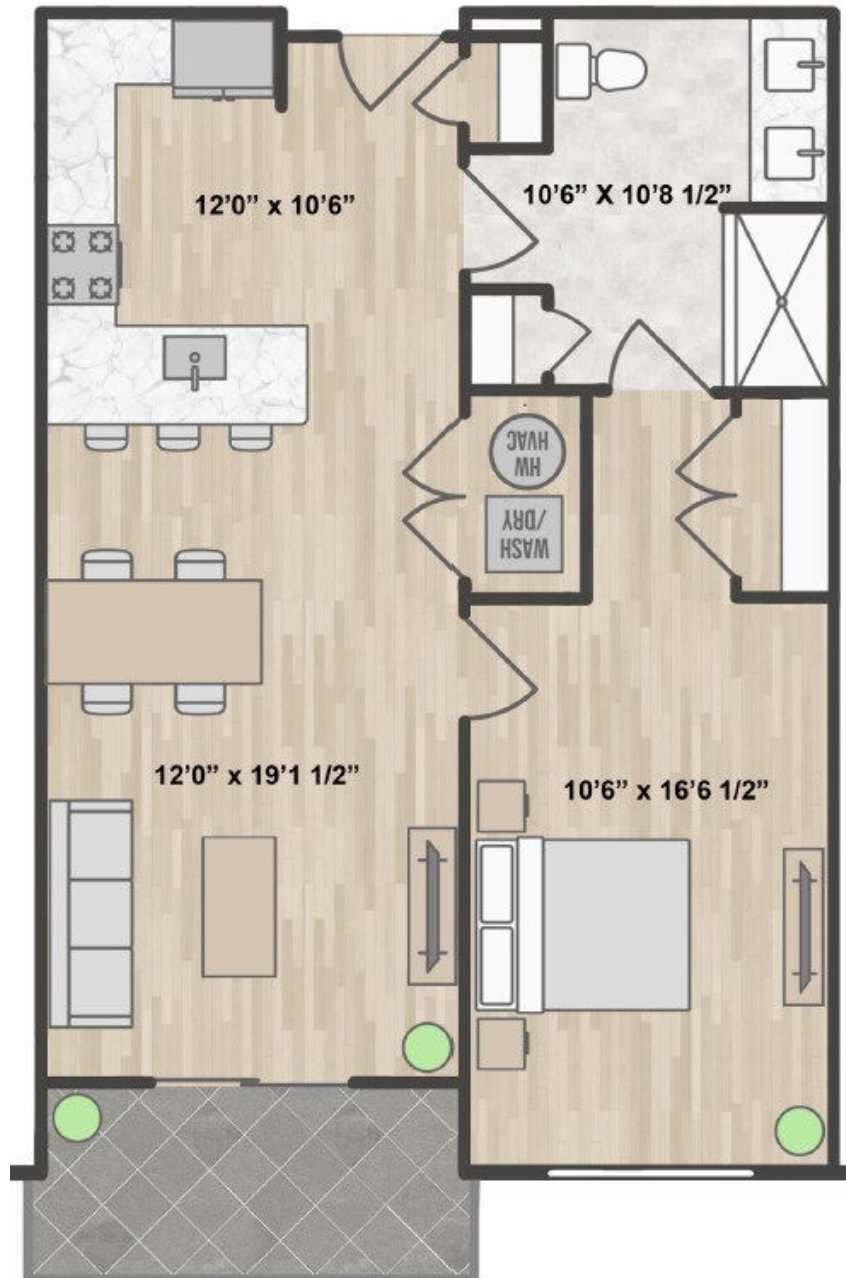

## The Magnolia

760 sq. ft.

1 Bedroom / 1 Bathroom

*\*Floor plans are for illustrative purposes only. All dimensions are approximate.*